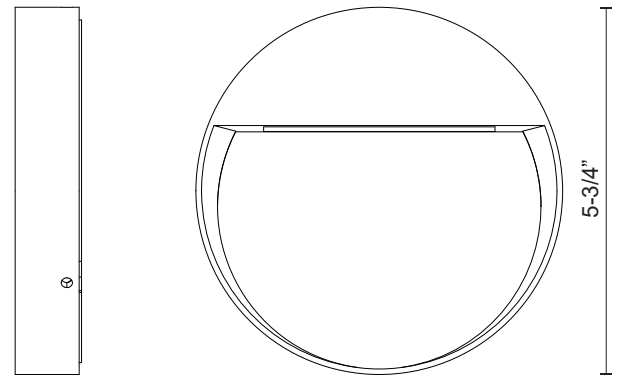

MESA EW71205

WALL

PROJECT

DESCRIPTION

This family of exterior wall-mounted fixtures is available in a variety of geometric forms: circle, square, and two different rectilinear configurations. Light is directed downward from a recess, and the incline allows the glow to radiate gradually. Vanishingly thin and ideal for egress, courtesy, and grace lighting.

SPECIFICATION DETAILS

Fixture Dimensions	D5-3/4" x E1"
Light Source	AC LED Module
Wattage	11W
Total Lumens	800lm
Delivered Lumens	BK-273lm
Voltage	120V
Color Temperature	3000K
CRI (Ra)	90CRI
Optional Color Temps	2700K - 5000K Available, Minimum Order Quantities Apply
LED Rated Life	50,000 hours
Dimming	100% - 10%, ELV Dimmer (Not Included)
Glass Details	Clear Glass
ADA Compliant	Yes
Location	Wet
Paint Finish	BK02

* For custom options, consult factory for details.

* For warranty information, please visit www.kuzcolighting.com/warranty

Metal Finish
BK - Black

KUZCO

CANADA: 19054 28TH AVENUE - SURREY, BC V3Z 6M3

USA: 3035 E. LONE MOUNTAIN ROAD - LAS VEGAS, NV 89081

WWW.KUZCOLIGHTING.COM

© 2018 KUZCO LIGHTING. ALL RIGHTS RESERVED.

COMMENT